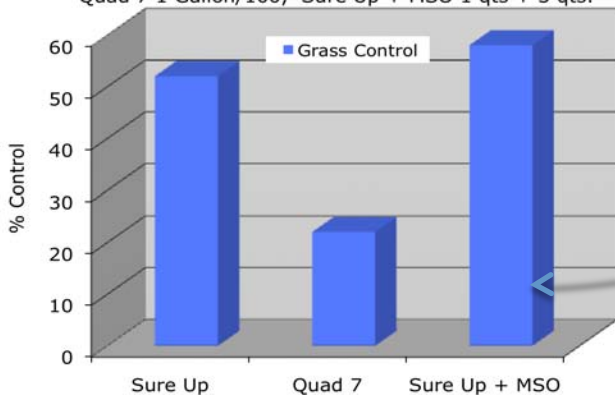

Sure Up was originally designed to improve the performance of aerial applied *Maverick* Herbicide.

This was done by:

- Increased Water Solubility
- Clear Spray Solution
- Increase Sulfonylurea Uptake
- Increased performance

Sure Up Compared R-11 (NIS) Ability to put *Maverick* Herbicide into solution. Spray volume 3 gallon/Acre.

ACCENT Performance with Sure Up as Compared to Quad 7. Greenhouse Screen Colorado State University. Sure Up 2qts/100, Quad 7 1 Gallon/100, Sure Up + MSO 1 qts + 3 qts.