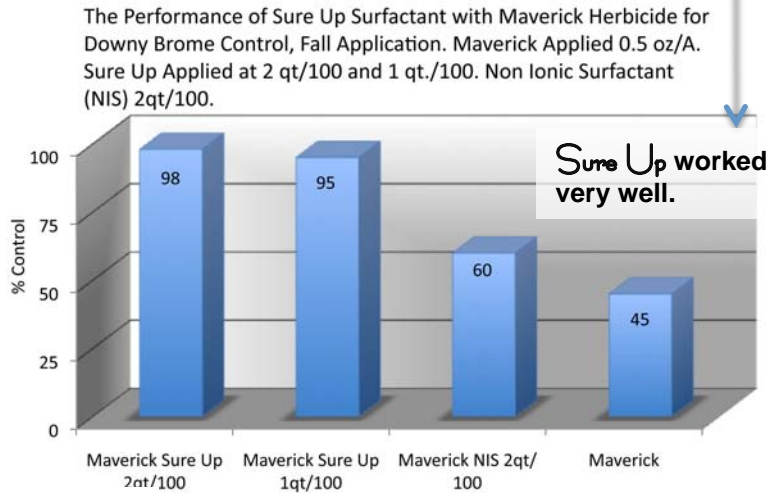

## Premium Surfactants With built in Water Conditioning

Sure Up is a premium surfactant blend specifically designed for sulfonylurea and sulfonamide herbicides. Sure Up is special because it is also a water conditioner that Maximize the solubility and performance of Sulfonylurea (SU's) type herbicides.

Sure Up was originally designed to improve the performance of aerial applied *Maverick* Herbicide.

This was done by:

- Increased Water Solubility
- Clear Spray Solution
- Increase Sulfonylurea Uptake
- Increased performance

Sure Up Compared R-11 (NIS) Ability to put *Maverick* Herbicide into solution. Spray volume 3 gallon/Acre.

ACCENT Performance with Sure Up as Compared to Quad 7. Greenhouse Screen Colorado State University. Sure Up 2qts/100, Quad 7 1 Gallon/100, Sure Up + MSO 1 qts + 3 qts.