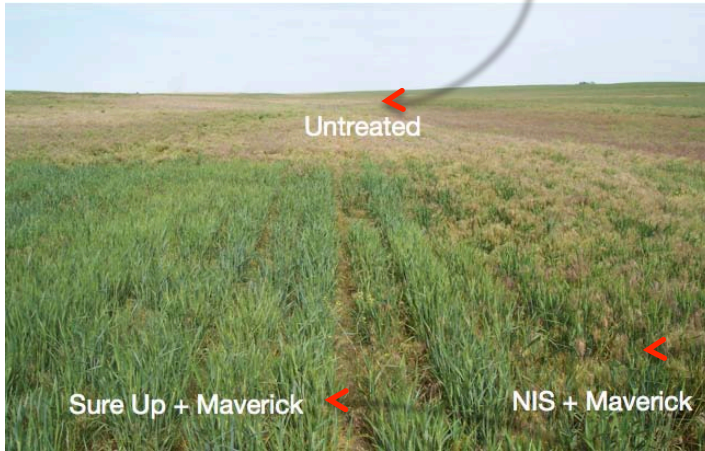

Field trial

Sure Up + *Maverick*
NIS + *Maverick*